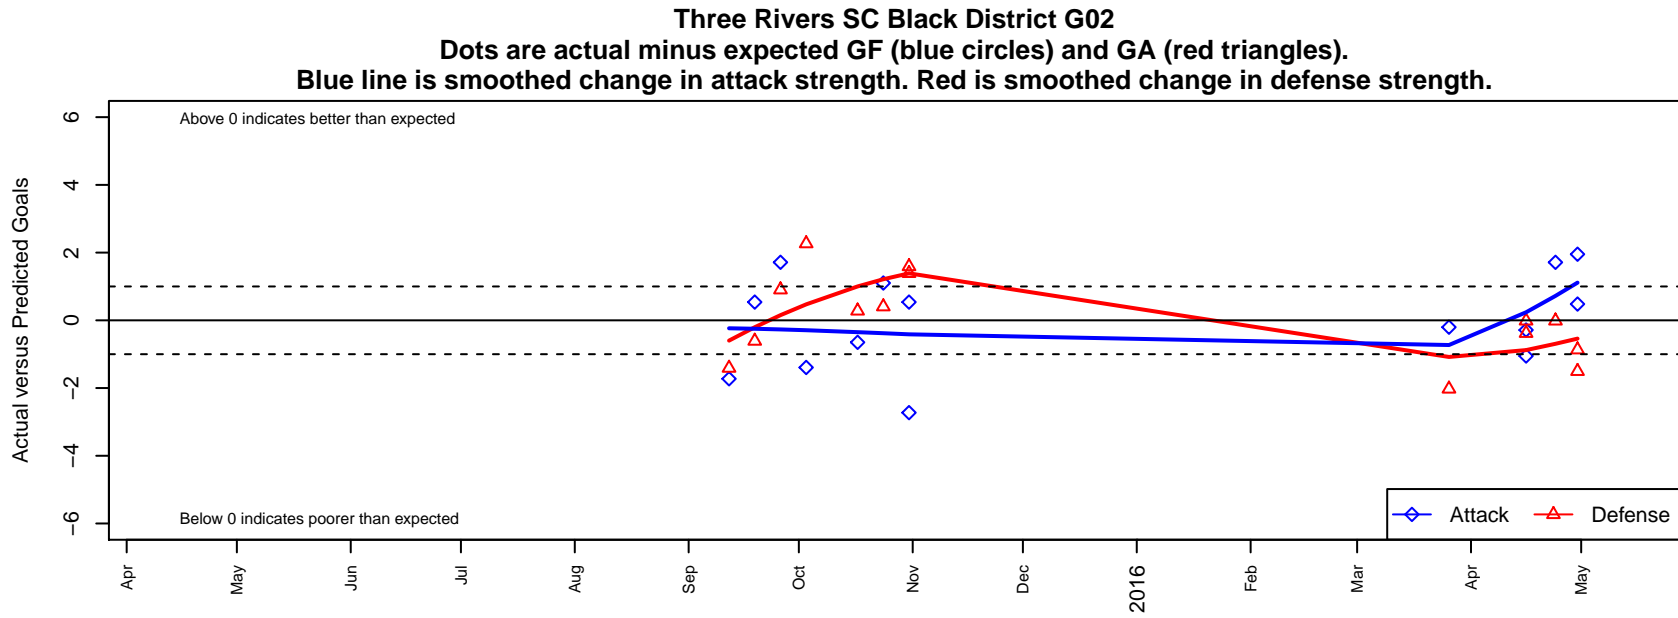

**attack and defense variance (black dot)
relative to other teams
and top 10 in region**

**attack and defense rating
relative to others at age
and all opponents in last 13 months**

Three Rivers SC Black District G02

Three Rivers SC
Pasco, WA
G02 total strength=480
attack=0.55 defense=0.2
fall league = NWL Group 1 U13
spr league = Spr PSPL–Inland Div 2 U13
notes= Gateley 2014

alt names used:
3 RIVERS DISTRICT BLACK
Three Rivers Soccer Club District G02 A

Venues played:
2015 NWL Group 1 U13
2015 Spr PSPL–Inland Div 2 U13