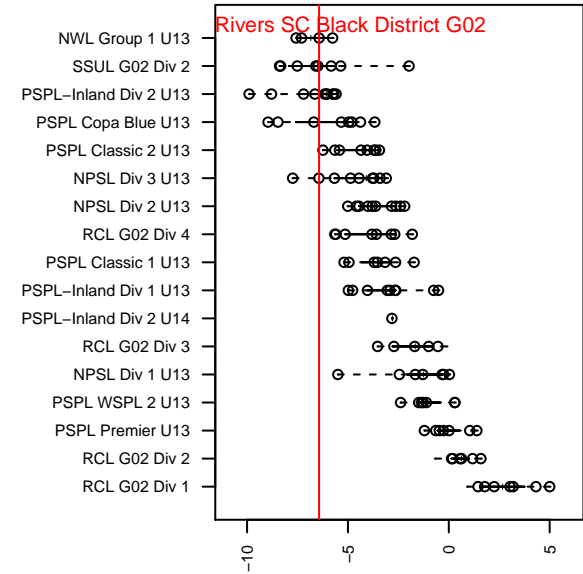

Three Rivers SC Black District G02

Three Rivers SC
 Pasco, WA
 G02 total strength=480
 attack=0.55 defense=0.2
 fall league = NWL Group 1 U13
 spr league = Spr PSPL–Inland Div 2 U13
 notes= Gateley 2014

**attack and defense rating
relative to others at age
and all opponents in last 13 months**

Performance relative to 13 month average

Performance relative to 13 month average

date	home		away		venue	pred.home	pred.away
2016-04-30	Three Rivers SC Black District G02	3	Wenatchee Valley United Magic Strykers G02	3	2015 Spr PSPL-Inland Div 2 U13	2.52	1.50
2016-04-30	Three Rivers SC Black District G02	4	FC Spokane Grey 2 G02	3	2015 Spr PSPL-Inland Div 2 U13	2.05	2.13
2016-04-24	Three Rivers SC Black District G02	3	Valor Collins G02	2	2015 Spr PSPL-Inland Div 2 U13	1.29	1.98
2016-04-16	Valor Collins G02	2	Three Rivers SC Black District G02	1	2015 Spr PSPL-Inland Div 2 U13	1.98	1.29
2016-04-16	IEYSA Hollister G02	1	Three Rivers SC Black District G02	3	2015 Spr PSPL-Inland Div 2 U13	0.62	4.05
2016-03-26	Walla Walla United SC Lightning G02	5	Three Rivers SC Black District G02	1	2015 Spr PSPL-Inland Div 2 U13	2.97	1.20
2015-10-31	Pullman Pumas G02	1	Three Rivers SC Black District G02	0	2015 NWL Group 1 U13	2.59	2.73
2015-10-31	Moscow United G02	0	Three Rivers SC Black District G02	2	2015 NWL Group 1 U13	1.39	1.46
2015-10-24	SSC Shadow United Lopez G02	1	Three Rivers SC Black District G02	5	2015 NWL Group 1 U13	1.40	3.90
2015-10-17	Sandpoint Strikers G02	4	Three Rivers SC Black District G02	0	2015 NWL Group 1 U13	4.28	0.65
2015-10-03	Valley YSA Wohl G02	0	Three Rivers SC Black District G02	0	2015 NWL Group 1 U13	2.27	1.39
2015-09-26	Three Rivers SC Black District G02	3	SSC Shadow Elite Krum G02	1	2015 NWL Group 1 U13	1.29	1.90
2015-09-19	Three Rivers SC Black District G02	2	Moscow United G02	2	2015 NWL Group 1 U13	1.46	1.39
2015-09-12	Three Rivers SC Black District G02	1	Pullman Pumas G02	4	2015 NWL Group 1 U13	2.73	2.59